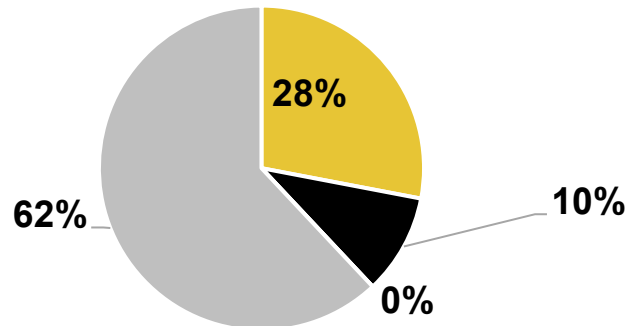

Leadership Exchange

June 2024

Leadership Exchange NDC Poll Results

How are you accessing NDC?

- Via GDS
- Via 3rd party website aggregator(travelfusion, etc.)
- Direct via the airline connection
- We are not accessing NDC

If yes, what percentage of your annual total tickets are ticketed via NDC today?

- 0% - 10%
- 10% - 20%
- 20% +

What you Need to Know

The poll results show that travel programs are still in the early stages of connecting to NDC content with 62% of our survey respondents having no NDC content either by choice or lack of viable options from their TMC/OBT platforms. Of those programs that are accessing NDC content, the preferred access is via the GDS channel as opposed to consolidator or direct connections to airlines. Of those that have built NDC access into their program, the usage rate is still under 10% for the majority of the programs. We will be following the evolution of these numbers as capabilities and servicing options continue to develop.