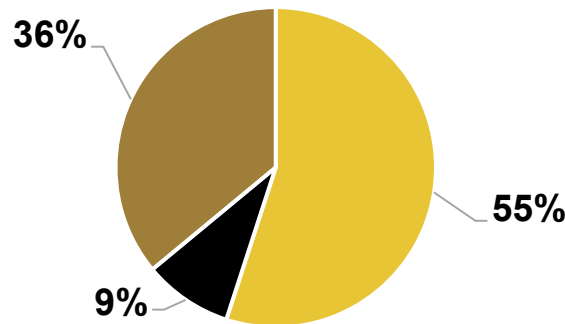

Leadership Exchange

June 2024

Leadership Exchange NDC Poll Results

How are you accessing NDC?

- Via GDS
- Via 3rd party website aggregator(travelfusion, etc.)
- Direct via the airline connection
- We are not accessing NDC

If yes, what percentage of your annual total tickets are ticketed via NDC today?

- 0% - 10%
- 10% - 20%
- 20% +

What you Need to Know

The poll results show that travel programs are still in the early stages of connecting to NDC content with 62% of our survey respondents having no NDC content either by choice or lack of viable options from their TMC/OBT platforms. Of those programs that are accessing NDC content, the preferred access is via the GDS channel as opposed to consolidator or direct connections to airlines. Of those that have built NDC access into their program, the usage rate is still under 10% for the majority of the programs. We will be following the evolution of these numbers as capabilities and servicing options continue to develop.