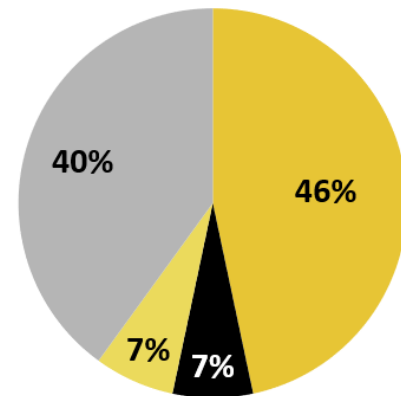

Leadership Exchange

May 2021

Leadership Exchange Travel & Meetings Poll Results

15 out of 22 Exchange members replied to the following poll questions, resulting in a 68 percent response rate.

1. What is your company's approach to in-person meetings?

- ☐ In-person meetings are being planned
- ☐ In-person meetings have resumed
- ☐ No discussion on internal meetings yet
- ☐ The question of in-person meetings is under review

2. What is your company's approach to vaccinations and testing for travel and meetings?

- ☐ No Vaccination and/or testing requirements in order to travel or attend meetings
- ☐ Vaccination and/or testing will be mandated
- ☐ Vaccination and/or testing will be recommended

3. Does your company reimburse pandemic-related expenses?

- ☐ No, none of them
- ☐ Yes, some of them
- ☐ Yes, all of them